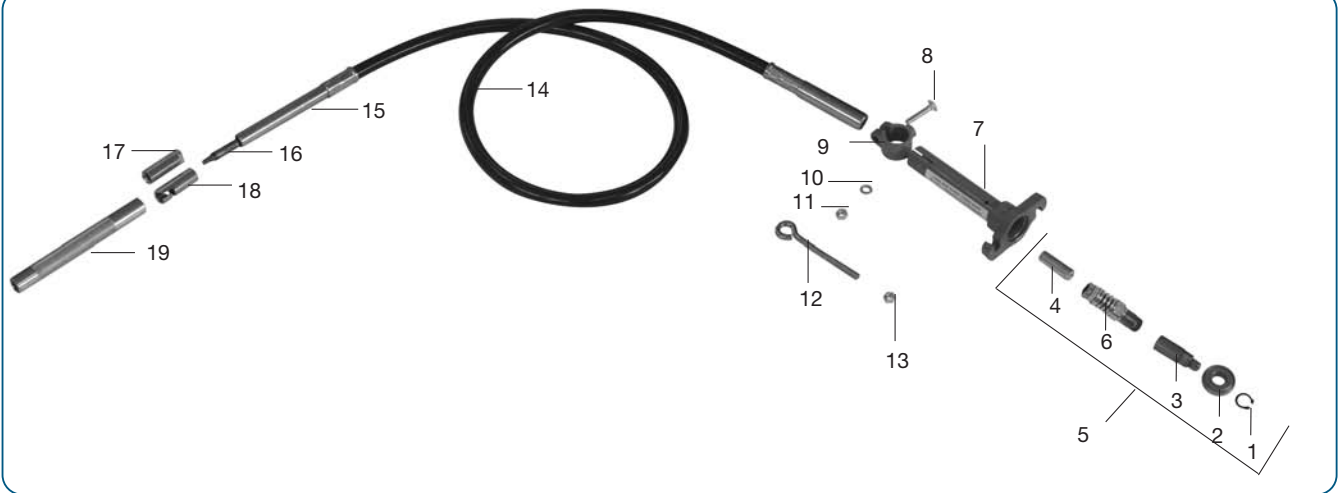

SG37106A Flexible Drive Assy – Heavy Duty Version of SG050BG01

SG37106A

KEY No. DESCRIPTION

	1	SG18238A	Circlip
	2	SG10941A	Bearing
	3	SG10940D	Drive Stud, Fine
	4	SG29400A	Ferrule
	5	SG29408A	Slip Clutch Assy
	6	SG33088A	Slip Clutch Head Assy
	7	SG10934A	Tube Flange Assy
	8	SG80619A	Bolt, Ferrule
	9	SG10933A	Clamp, Ferrule
	10	SG10943A	Washer, Spring

KEY No. DESCRIPTION

	11	SG37462A	Nut
	12	SG37444A	Eyebolt
	13	WP35157A	Nut, Lock
	14	SG37004A	Flexible Drive Assy
	15	SG37006A	Casing 3/8 Flexible Drive
	16	SG37007A	Core 3/8 Flexible Drive
	17	SG37111A	Helical Spline Sleeve Assy - Spare
	18	SG29407A	Bayonet
	19	SG27001A	Ferrule, Steel